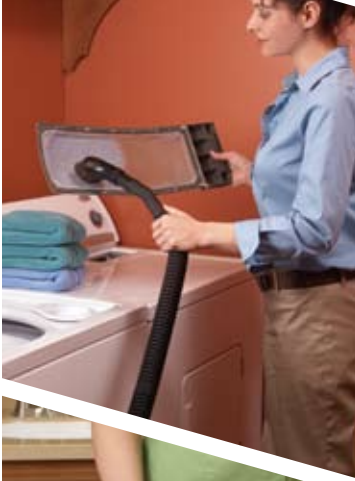

AUTO START

Turns on automatically when you grab the hose and release it from its base.
The system shuts off when you place the hose back into the docking station.